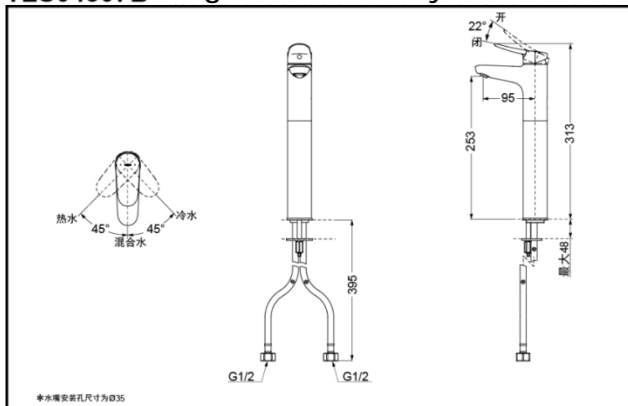

Reduce The
Water
Technology

SPECIFICS

Water Inlet Requirement :
0.05MPa(Dynamic
Pressure)~1.0MPa(Static
Pressure)

Water Efficiency : Grade1
Spout : Bubbler equipped

Others

Series : LF

TLS04306B Single-Lever Lavatory Faucet

*TOTO(CHINA) CO.,LTD. All rights reserved.

TLS04307B Single-Lever Lavatory Faucet

*TOTO(CHINA) CO.,LTD. All rights reserved.