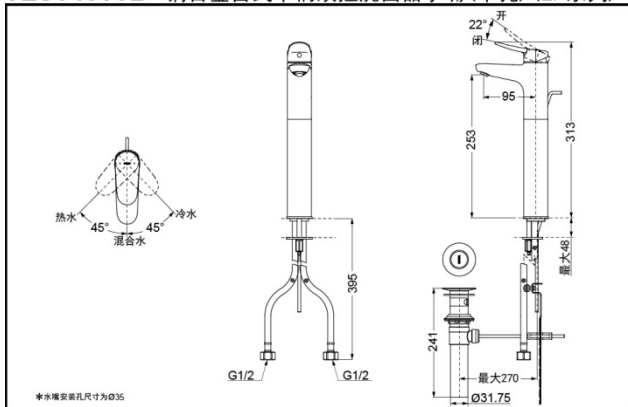

Reduce The
Water
Technology

SPECIFICS

Water Inlet Requirement :
0.05MPa(Dynamic
Pressure)~1.0MPa(Static
Pressure)

Water Efficiency : Grade1
Spout : Bubbler equipped

Others

Series : LF

TLS04306B Single-Lever Lavatory Faucet

*TOTO(CHINA) CO.,LTD. All rights reserved.

TLS04307B Single-Lever Lavatory Faucet

*TOTO(CHINA) CO.,LTD. All rights reserved.